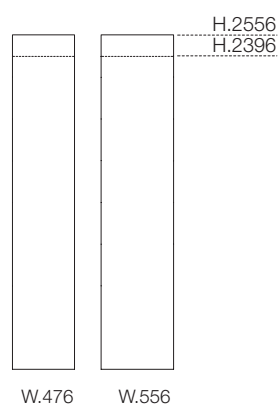

POLILUX

Type of opening:
HINGED DOOR

Section**Dimensions**

Thickness 22mm.

**Finishes**

- Melamine glossy polymeric Gesso

Handles

- Per
- Z

Technical information

- Supplied standard with 5 hinges with soft closing device.
- Handle fitted on right door.

Made to measure

- Not possible