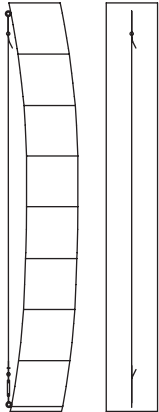

Code

€

Bookshelf

Untreated sheet-steel thickness 3mm.

Steel cable as straightening element.

Finishes:

- metallic grey

- varnished Rust colour

Numbered historical piece.

W.410 D.310 H.2300

WL2