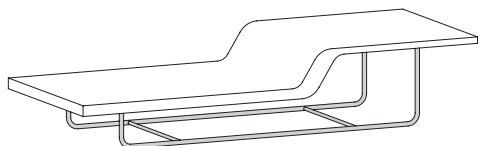

FLESSO

Designer: Mauro Lipparini

Code

€

Small table

Base in chromed metal.

Curved top with different thicknesses.

Top finish: textured lacquer in white (scratch resistant).

Registered design.

W.1600 D.650 H.340/210

FLS1