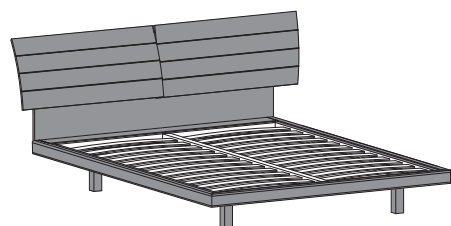

Fixing of the headboard:

- version with feet and structural slatted base: squares in varnished steel with joint for headboard panel and fixing to the horizontal crossbars for slatted base.
- version with storage bed: fixed to the metal structure of the container.

Bedstead in thick leather with flat structural slatted base

Bedframe and headboard covered in thick leather, colour as per our sample range.
 Headboard panels adjustable in 5 reclining positions.
 Square feet 60x60mm lacquered in the same colour as the thick leather.
 Supporting panel mat lacquered in the same colour as the thick leather.