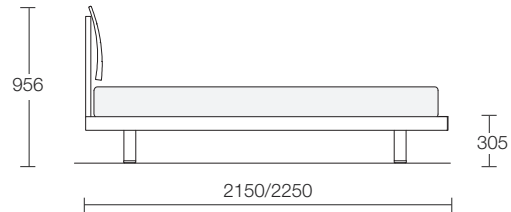

GEORGIA

Storage unit with metal frame; plinth and bottom panel in melamine

Wooden feet 60x60

TECHNICAL DETAILS

HEADBOARD

Curved tapered multilayer panels coated with MDF, veneered walnut, oak melange, brown (up to selling out), lacquered open pore, or lacquered in mat or glossy finish. Horizontal groovings for a slatted look. In the thick leather version the panels are covered in thick leather with horizontal stitches to create a slatted look. Supporting rear panel in wooden agglomerate laminated, in the same finish as the adjustable panels or in mat lacquer (thick leather version: lacquered in the same colour as the thick leather). Mechanism for adjusting panels in 5 reclining positions in zinc-coated steel and natural anodized aluminium.

Fixing of the headboard:

- version with feet and structural slatted base: squares in varnished steel with joint for headboard panel and fixing to the horizontal crossbars for slatted base.
- version with storage bed: fixed to the metal structure of the container.

WOODEN STORAGE BED

Frame in square steel tubular structure varnished black. Plinth in wooden agglomerate laminated walnut, oak melange, brown (up to selling out), mat lacquered, or lacquered open pore. Bottom panel in melamine greige included. Liftable slatted base with frame in steel varnished black, and slats in beech multilayer varnished transparent. Mechanism for liftable slatted base in zinc-coated steel with pistons 1350nw. Bedframe in MDF 80x50mm. veneered walnut, oak melange, brown oak (up to selling out), lacquered open pore, or lacquered in mat or glossy finish. Front corners with insert in polished metal. The bedframe is fixed to the slatted base, and is lifted simultaneously. Usable storage space: 1280x1800xH.180mm.