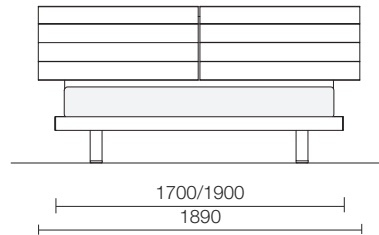

GEORGIA

Storage unit with metal frame; plinth and bottom panel in melamine

Wooden feet 60x60

TECHNICAL DETAILS

HEADBOARD

Curved tapered multilayer panels coated with MDF, veneered walnut, oak melange, brown (up to selling out), lacquered open pore, or lacquered in mat or glossy finish. Horizontal groovings for a slatted look. In the thick leather version the panels are covered in thick leather with horizontal stitches to create a slatted look. Supporting rear panel in wooden agglomerate laminated, in the same finish as the adjustable panels or in mat lacquer (thick leather version: lacquered in the same colour as the thick leather). Mechanism for adjusting panels in 5 reclining positions in zinc-coated steel and natural anodized aluminium.

Fixing of the headboard:

- version with feet and structural slatted base: squares in varnished steel with joint for headboard panel and fixing to the horizontal crossbars for slatted base.
- version with storage bed: fixed to the metal structure of the container.

WOODEN STORAGE BED

Frame in square steel tubular structure varnished black. Plinth in wooden agglomerate laminated walnut, oak melange, brown (up to selling out), mat lacquered, or lacquered open pore. Bottom panel in melamine greige included. Liftable slatted base with frame in steel varnished black, and slats in beech multilayer varnished transparent. Mechanism for liftable slatted base in zinc-coated steel with pistons 1350nw. Bedframe in MDF 80x50mm. veneered walnut, oak melange, brown oak (up to selling out), lacquered open pore, or lacquered in mat or glossy finish. Front corners with insert in polished metal. The bedframe is fixed to the slatted base, and is lifted simultaneously. Usable storage space: 1280x1800xH.180mm.