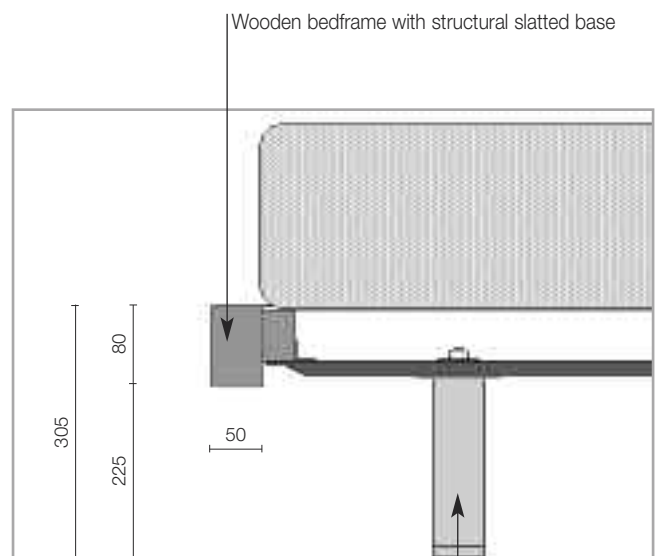

GEORGIA

Storage unit with metal frame; plinth and bottom panel in melamine

Wooden feet 60x60

TECHNICAL DETAILS

HEADBOARD

Curved tapered multilayer panels coated with MDF, veneered walnut, oak melange, brown (up to selling out), lacquered open pore, or lacquered in mat or glossy finish. Horizontal groovings for a slatted look. In the thick leather version the panels are covered in thick leather with horizontal stitches to create a slatted look. Supporting rear panel in wooden agglomerate laminated, in the same finish as the adjustable panels or in mat lacquer (thick leather version: lacquered in the same colour as the thick leather). Mechanism for adjusting panels in 5 reclining positions in zinc-coated steel and natural anodized aluminium.

Fixing of the headboard:

- version with feet and structural slatted base: squares in varnished steel with joint for headboard panel and fixing to the horizontal crossbars for slatted base.
- version with storage bed: fixed to the metal structure of the container.

WOODEN STORAGE BED

Frame in square steel tubular structure varnished black. Plinth in wooden agglomerate laminated walnut, oak melange, brown (up to selling out), mat lacquered, or lacquered open pore. Bottom panel in melamine greige included. Liftable slatted base with frame in steel varnished black, and slats in beech multilayer varnished transparent. Mechanism for liftable slatted base in zinc-coated steel with pistons 1350nw. Bedframe in MDF 80x50mm. veneered walnut, oak melange, brown oak (up to selling out), lacquered open pore, or lacquered in mat or glossy finish. Front corners with insert in polished metal. The bedframe is fixed to the slatted base, and is lifted simultaneously. Usable storage space: 1280x1800xH.180mm.