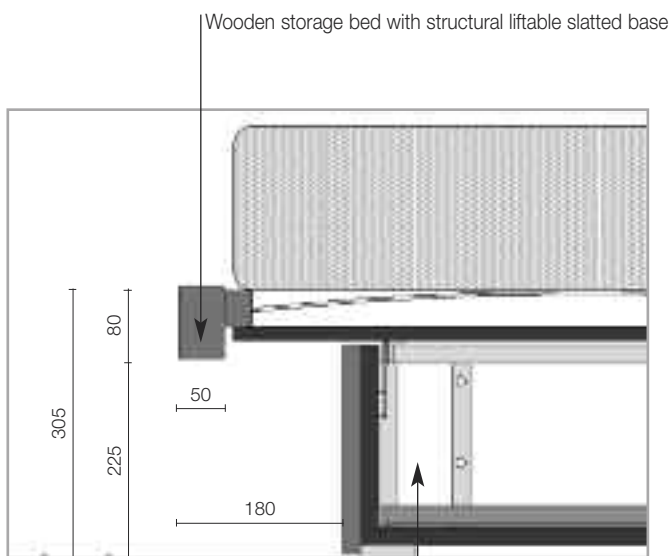

GEORGIA

Storage unit with metal frame; plinth and bottom panel in melamine

Wooden feet 60x60

TECHNICAL DETAILS

HEADBOARD

Curved tapered multilayer panels coated with MDF, veneered walnut, oak melange, brown (up to selling out), lacquered open pore, or lacquered in mat or glossy finish. Horizontal groovings for a slatted look. In the thick leather version the panels are covered in thick leather with horizontal stitches to create a slatted look. Supporting rear panel in wooden agglomerate laminated, in the same finish as the adjustable panels or in mat lacquer (thick leather version: lacquered in the same colour as the thick leather). Mechanism for adjusting panels in 5 reclining positions in zinc-coated steel and natural anodized aluminium.

Fixing of the headboard:

- version with feet and structural slatted base: squares in varnished steel with joint for headboard panel and fixing to the horizontal crossbars for slatted base.
- version with storage bed: fixed to the metal structure of the container.

WOODEN STORAGE BED

Frame in square steel tubular structure varnished black. Plinth in wooden agglomerate laminated walnut, oak melange, brown (up to selling out), mat lacquered, or lacquered open pore. Bottom panel in melamine greige included. Liftable slatted base with frame in steel varnished black, and slats in beech multilayer varnished transparent. Mechanism for liftable slatted base in zinc-coated steel with pistons 1350nw. Bedframe in MDF 80x50mm. veneered walnut, oak melange, brown oak (up to selling out), lacquered open pore, or lacquered in mat or glossy finish. Front corners with insert in polished metal. The bedframe is fixed to the slatted base, and is lifted simultaneously. Usable storage space: 1280x1800xH.180mm.