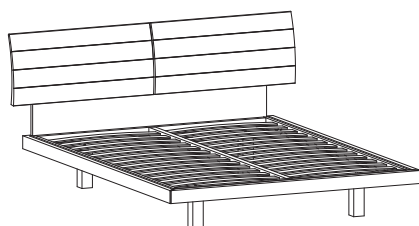

Wooden storage bed

Headboard panels adjustable in 5 reclining positions.
 Headboard and bedframe in walnut, oak melange, brown (up to selling out), lacquer open pore, mat lacquer, glossy lacquer.
 Bottom panel in melamine greige included.
 Plinth in melamine, finish: walnut, oak melange, brown (up to selling out), lacquer open pore, mat lacquer.
NB: the plinth is confirmed in the same finish as the bedframe; for glossy lacquer version the plinth is in the same colour but in mat finish.

Wooden bedstead with flat structural slatted base

Headboard panels adjustable in 5 reclining positions.
 Headboard and bedframe in walnut, oak melange, brown (up to selling out), lacquer open pore, mat lacquer, glossy lacquer.
 Square feet 60x60mm. finishes: walnut, oak melange, brown (up to selling out), mat lacquer, glossy lacquer.