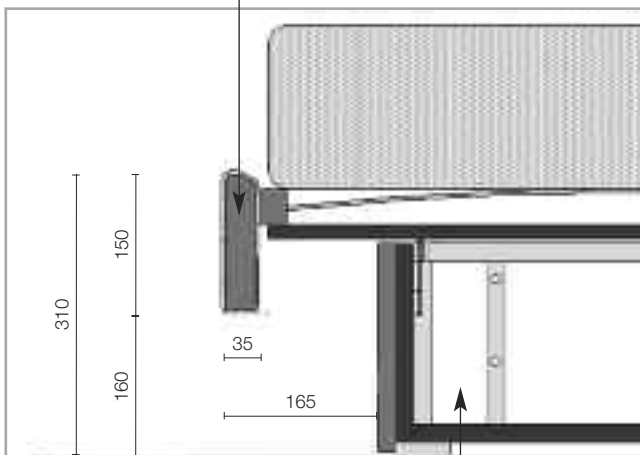

# FRIDA

Upholstered storage bed with standard liftable slatted base, cover in fabric or leather

Storage unit with metal frame; plinth and bottom panel in melamine

### HEADBOARD

Honeycomb panel th.80mm. with a layer of polyurethane foam th.30mm. on front, top and sides.

Double cover with a layer of fibre 150gr and white cotton fabric.

Removable cover in fabric, with quilt-sewing.

Non-removable cover in leather or eco-leather squares with visible double stitching and quilt-sewing.

The headboard panel is fixed to the frame of the storage bed's structure.