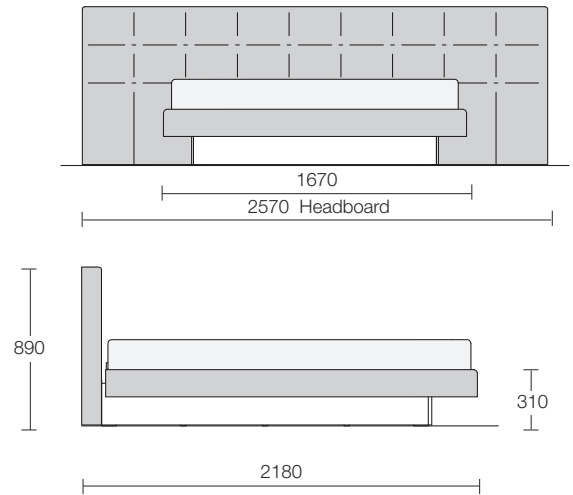

# FRIDA

Upholstered storage bed with standard liftable slatted base, cover in fabric or leather

Storage unit with metal frame; plinth and bottom panel in melamine

### HEADBOARD

Honeycomb panel th.80mm. with a layer of polyurethane foam th.30mm. on front, top and sides.

Double cover with a layer of fibre 150gr and white cotton fabric.

Removable cover in fabric, with quilt-sewing.