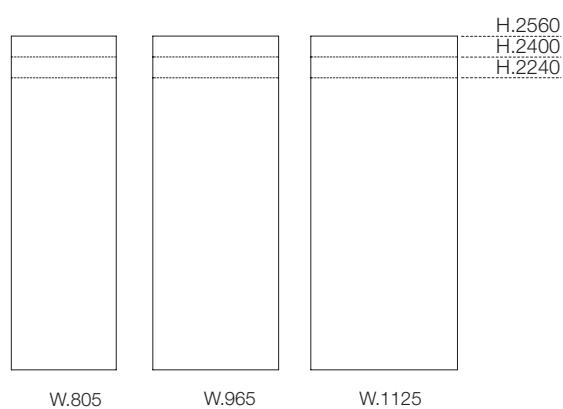

MILANO

Type of opening:
SLIDING DOOR

Section**Dimensions**

Thickness 22mm.

**Finishes**

- Matt lacquer Gesso 01
- Matt lacquer colours
- Glossy lacquer Gesso 01L
- Glossy lacquer colours

Handles

- Throw
- N3
- Regula
- Y
- K
- Z
- V

MILANO

Type of opening:
HINGED DOOR

Section

Dimensions

Thickness 22mm.

Finishes

- Matt lacquer Gesso 01
- Matt lacquer colours
- Glossy lacquer Gesso 01L
- Glossy lacquer colours

Handles

- Mix
- Per
- Ashi
- Regula
- Y
- K
- Z
- Pull (the couple)
- Shap
- S
- V
- L
- Split (the couple)
- M

Technical information

- Supplied standard with 5 hinges with soft closing device (heights H.2236 - 2396 - 2556 - 2876mm.)
- Handle fitted on right door ; upon request, couple of handles with surcharge
- Lacquered on both sides
- On doors H.636 - 956 - 1276 - 1596 - 1916mm. it is not possible to use handles type: Shap, V and Split.
- It is possible to use two doors with different widths on the same module.
Example: module W.800mm. door W.476 + W.316mm.

Made to measure

- In width with surcharge
- In height with surcharge