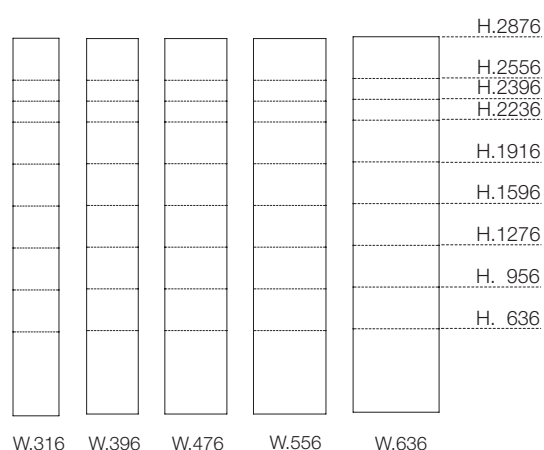

MILANO

Type of opening:
HINGED DOOR

Section

Dimensions

Thickness 22mm.

Finishes

- Matt lacquer Gesso 01
- Matt lacquer colours
- Glossy lacquer Gesso 01L
- Glossy lacquer colours

Handles

- Mix
- Per
- Ashi
- Regula
- Y
- K
- Z
- Pull (the couple)
- Shap
- S
- V
- L
- Split (the couple)
- M

Technical information

- Supplied standard with 5 hinges with soft closing device (heights H.2236 - 2396 - 2556 - 2876mm.)
- Handle fitted on right door ; upon request, couple of handles with surcharge
- Lacquered on both sides
- On doors H.636 - 956 - 1276 - 1596 - 1916mm. it is not possible to use handles type: Shap, V and Split.
- It is possible to use two doors with different widths on the same module.
Example: module W.800mm. door W.476 + W.316mm.

Made to measure

- In width with surcharge
- In height with surcharge